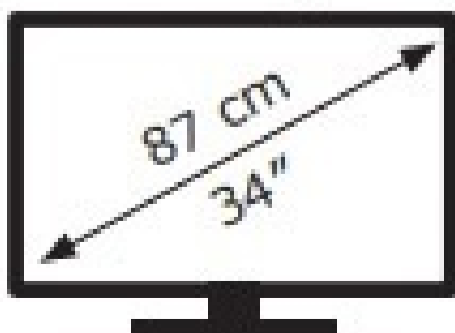

ENERG

LG Electronics

34BN670

35 kWh/1000h

ABCDEF **G**

36 kWh/1000h

2560 px

1080 px